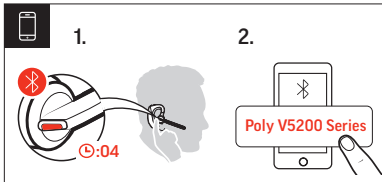

VOYAGER 5200 UC

 support.hp.com/poly

front

 poly.com/lens
Poly Lens Mobile App
Poly Lens Desktop App

© 2023 Poly. Bluetooth is a registered trademark of Bluetooth SIG, Inc. All trademarks are the property of their respective owners.
RMN (모델명/型号/型號): POTE16, BT700, BT700C, CC5200
200058-11 09.23