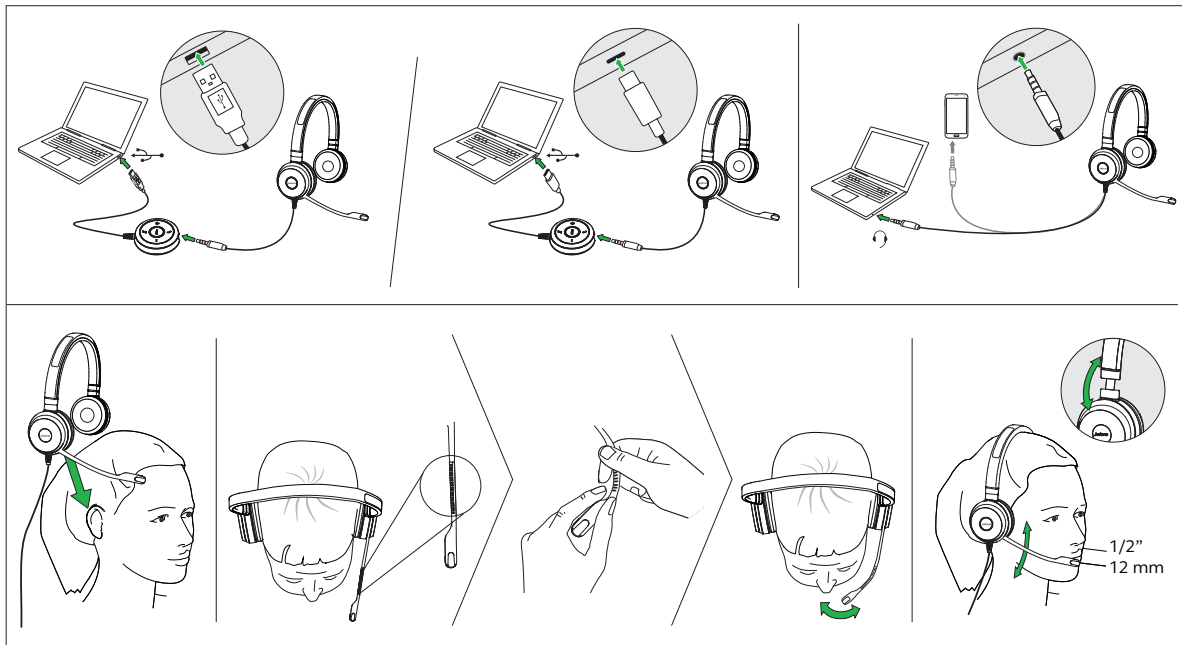

# Jabra Evolve™ 40 headset

## Quick Start Guide

**NOTE:** USB-C connection is optimized for computers. USB-C connection with a mobile phone or tablet may give reduced performance.

MADE IN CHINA  
 MODEL: HSC017  
 ENC010

Jabra® is a registered trademark of GN Audio A/S.